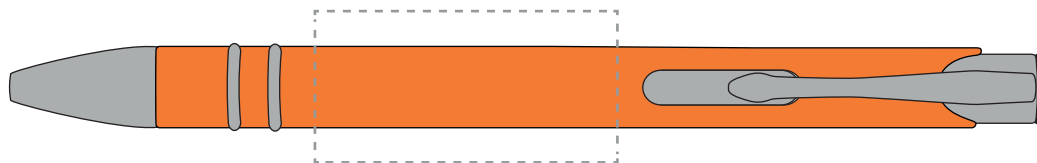

Your Ref:

Quantity:

Product Code: TPC731701

Our Ref:

Version: 1

Product Colour: AMBER

**PRINTING CONCERNS:**

We stock this item in the following colours

**PANTONE REFERENCE(S)**

● Engrave

ARTWORK SCALE 100%

ARTWORK SCALE 100%

Rotary Engrave Area:  
40mm x 20mmProduct Image for visualisation  
- colours may vary**The dashed line is to demonstrate print area and will not appear on your printed item****PLEASE NOTE:**